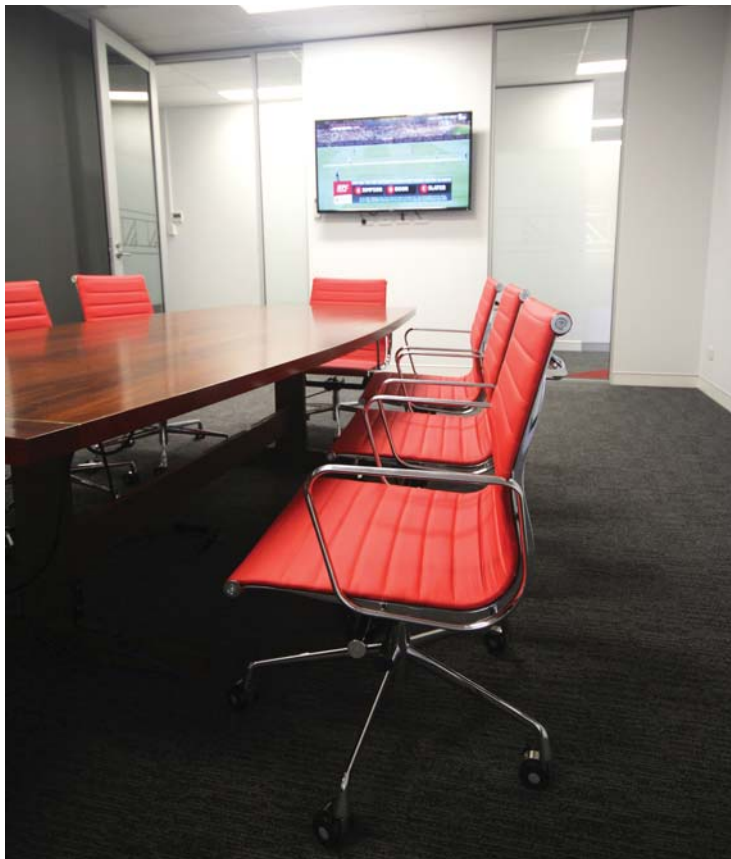

JOEST AUSTRALIA

70 - 72 SHEFFIELD ROAD, WELSHPOOL WA 6106

TROJAN HORSE
INTERIORS

SIMPLE SOLUTIONS
for
COMMERCIAL
SPACES

"Trojan Horse were approached to transform a dull and boring Welshpool office layout, into a spacious, efficient and inspiring working environment. The introduction of a staircase to access the upper level from reception, was nothing less than brilliant, and is now the centre piece visitors see upon entering our offices. This projects a professional image, to match our high quality products and services.